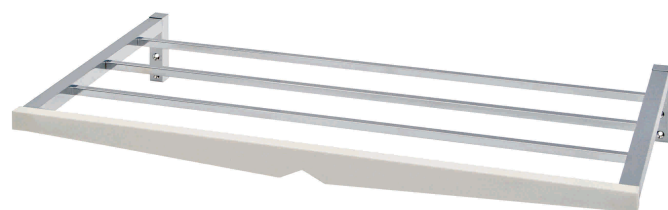

0155 Porta toalhas

Toallero repisa
Rack porte serviette
Towel rack
Handtuchablage